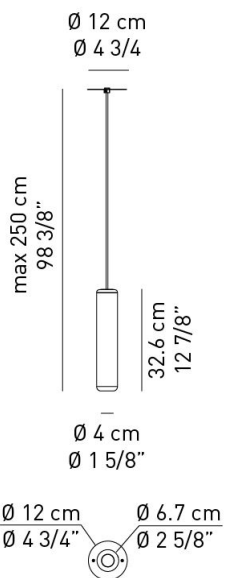

USURBMIG

Design by Dima Loginoff

Collection consisting of aluminum ceiling lamps and suspended lamps.

Available in several colors and sizes.

Typology: SUSPENSION LAMP

Ratings

- Built in line voltage **LED** module
- CCT 3000 K
- Downlight
- Installs over 4 in. octagonal J-box
- Power supply 120V AC
- Switch mode: on-off, dimmable trailing edge
- Aluminum body, painted
- Opalescent diffuser

lb 2.20 ft³ 0.8827

Product code composition

URBAN MINI

Type	Article	Colours	Finishing	Source
US	URBMI G	BC wrinkled white	XX	LED 8W - diffused beam 3000K
		BR matt bronze		
		NI matt nickel		

DRY LOCATION CRI90

 120VAc **LED** 669 lm 84 lm/W

example composition code | US | URBMI G | NI | XX | LED

Available colors

BC
Wrinkled
white

BR
Matt
bronze

NI
Matt
nickel

USURBMIG_ _XXLED

CUSTOMER _____ NOTES _____

NOTICE:

Luminous flux for all LED luminaires is shown at source level.
 Technical data could be subject to alteration without notice. Axo Light does not provide legal guarantee for the accuracy of this data sheet.