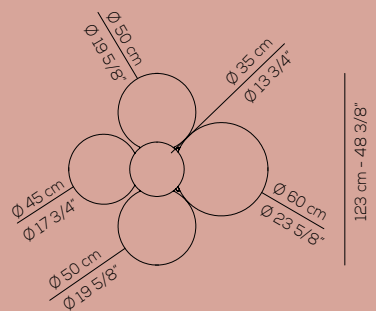

cloudy

A unique lighting sculpture Cloudy is a large scale suspension lamp that consists of five spheres of opal PMMA, designed to be easily fixed to a supporting metal structure invisible from the outside.

Europe: SP CLOUDY
90W LED
CRI>90 - 3000K - diffused
~7854 lm ~87 lm/W
dimnable 0/1-10V

USA: US CLOUDY
90W LED
CRI>90 - 3000K - diffused
~7854 lm ~87 lm/W
dimnable 0/1-10V

FINISHING FINITURA

White
Bianco