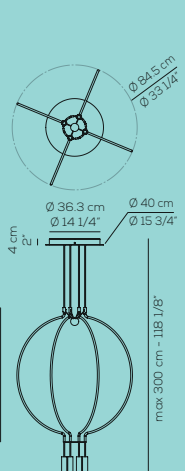

USA: US LIAI M 2
2 x 9 W LED
CRI>90 - 3000K - optic ~40° beam
~1342 lm - 75 lm/W
dimmable

Europe: SP LIAI M 4
4 x 7.5W LED
CRI>90 - 3000K - optic ~40° beam
~2684 lm - 89 lm/W
dimmable