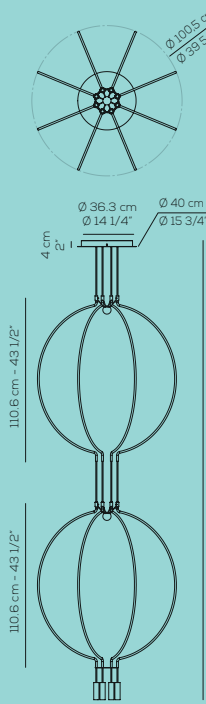

Europe: SP LIAI P 4
4 x 7.5W LED
CRI>90 - 3000K - optic ~40° beam
~2684 lm - 89 lm/W
dimmable