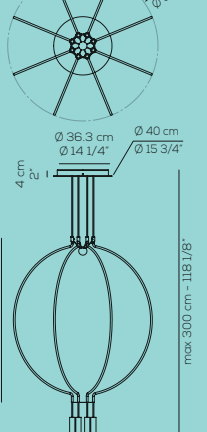

USA: US LIAI G 4
4 x 7.5W LED
CRI>90 - 3000K - optic ~40° beam
~2684 lm - 89 lm/W
dimmable

Europe: SP LIAI G 8
8 x 7.5W LED
CRI>90 - 3000K - optic ~40° beam
~5368 lm - 89 lm/W
dimmable

USA: US LIAI G 8
8 x 7.5W LED
CRI>90 - 3000K - optic ~40° beam
~5368 lm - 89 lm/W
dimmable