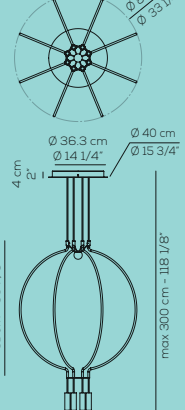

USA: US LIAI M 4
4 x 7.5W LED
CRI>90 - 3000K - optic ~40° beam
~2684 lm - 89 lm/W
dimmable

Europe: SP LIAI M 8
8 x 7.5W LED
CRI>90 - 3000K - optic ~40° beam
~5368 lm - 89 lm/W
dimmable

USA: US LIAI M 8
8 x 7.5W LED
CRI>90 - 3000K - optic ~40° beam
~5368 lm - 89 lm/W
dimmable