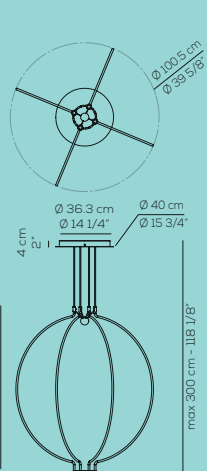

USA: US LIAI P 2
2 x 9 W LED
CRI>90 - 3000K - optic ~40° beam
~1342 lm - 75 lm/W
dimmable

Europe: SP LIAI M 2
2 x 9 W LED
CRI>90 - 3000K - optic ~40° beam
~1342 lm - 75 lm/W
dimmable

USA: US LIAI M 2
2 x 9 W LED
CRI>90 - 3000K - optic ~40° beam
~1342 lm - 75 lm/W
dimmable

Europe: SP LIAI G 2
2 x 9 W LED
CRI>90 - 3000K - optic ~40° beam
~1342 lm - 75 lm/W
dimmable

USA: US LIAI G 2
2 x 9 W LED
CRI>90 - 3000K - optic ~40° beam
~1342 lm - 75 lm/W
dimmable

Europe: SP LIAI P 4
4 x 7.5W LED
CRI>90 - 3000K - optic ~40° beam
~2684 lm - 89 lm/W
dimmable

USA: US LIAI P 4
4 x 7.5W LED
CRI>90 - 3000K - optic ~40° beam
~2684 lm - 89 lm/W
dimmable

Europe: SP LIAI M 4
4 x 7.5W LED
CRI>90 - 3000K - optic ~40° beam
~2684 lm - 89 lm/W
dimmable

USA: US LIAI M 4
4 x 7.5W LED
CRI>90 - 3000K - optic ~40° beam
~2684 lm - 89 lm/W
dimmable

Europe: SP LIAI G 4
4 x 7.5W LED
CRI>90 - 3000K - optic ~40° beam
~2684 lm - 89 lm/W
dimmable

USA: US LIAI G 4
4 x 7.5W LED
CRI>90 - 3000K - optic ~40° beam
~2684 lm - 89 lm/W
dimmable

LIAISON G 8 DOUBLE LEVEL EXAMPLE