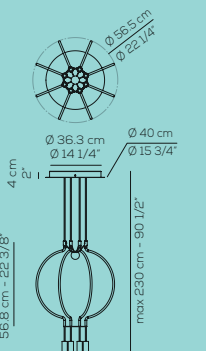

USA: US LIAI P 4
4 x 7.5W LED
CRI>90 - 3000K - optic ~40° beam
~2684 lm - 89 lm/W
dimmable

Europe: SP LIAI M 4
4 x 7.5W LED
CRI>90 - 3000K - optic ~40° beam
~2684 lm - 89 lm/W
dimmable

USA: US LIAI M 4
4 x 7.5W LED
CRI>90 - 3000K - optic ~40° beam
~2684 lm - 89 lm/W
dimmable

Liaison P/M/G 2/4/8 is also available with 2 levels, please ask to our customer service for more info.

Liaison P/M/G 2/4/8 può essere ordinata su due livelli. Chiedere al customer service per maggiori informazioni.